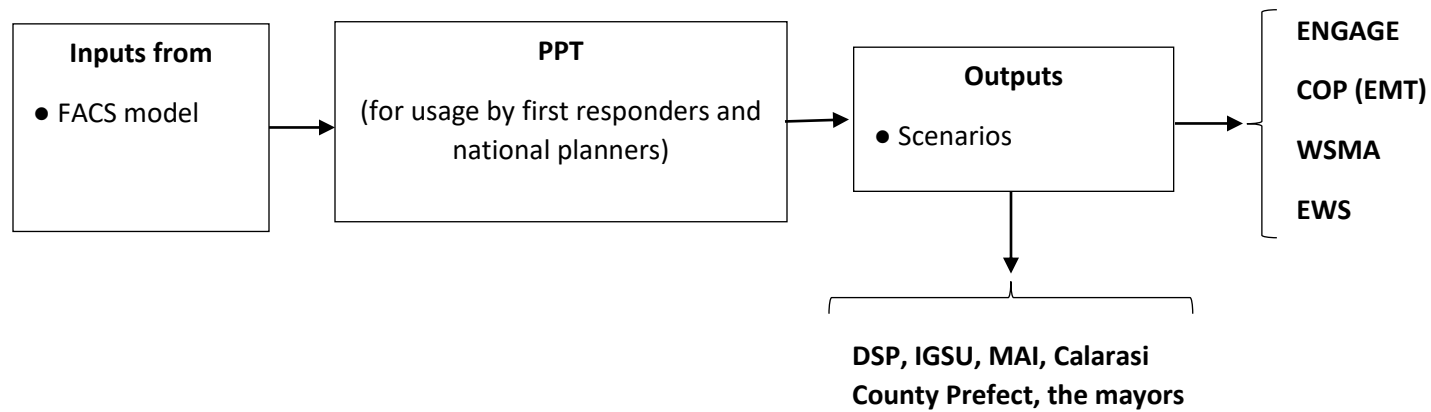

**Schema PPT – Trial-Ro  
(Preparedness Pandemic Training Tool)**

**Legend:**

**DSP**=Public Health Directorate; **IGSU**=General Inspectorate for Emergency Situations in Calarasi County; **MAI**=Ministry of Internal Affairs

**Explicatively text for PPT tool** (*file WP5 tools\_old version.xlsx*)

The tool is mainly intended for usage by first responders and national planners

Level of Command: Strategic level.

**Input**

Source: FACS

**Output**

Forwarded to: ENGAGE, COP